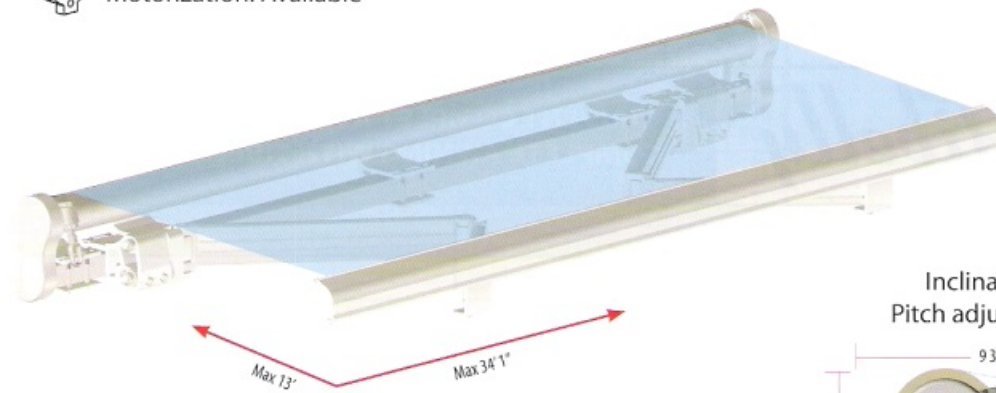

MONOBLOC 600 EX

INFORMATIONS

Pièces : Aluminium
Barre de Charge : Aluminium Extrudé
Visserie : Géomet
Pose : Murale

Parts: Aluminium
Front Bar: Extruded Aluminium
Screw: Geomet
Installation: Wall

COULEURS DISPONIBLES AVAILABLES COLORS

Blanc
White

Sablé téfloné Anthracite
Anthracite sanded Teflon

Motorisation : Disponible
Motorization: Available