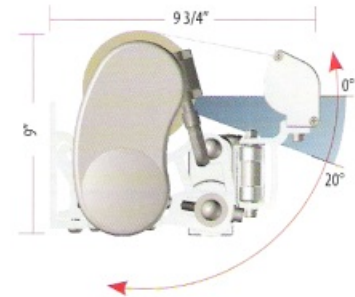

Inclinaison Pitch adjustment